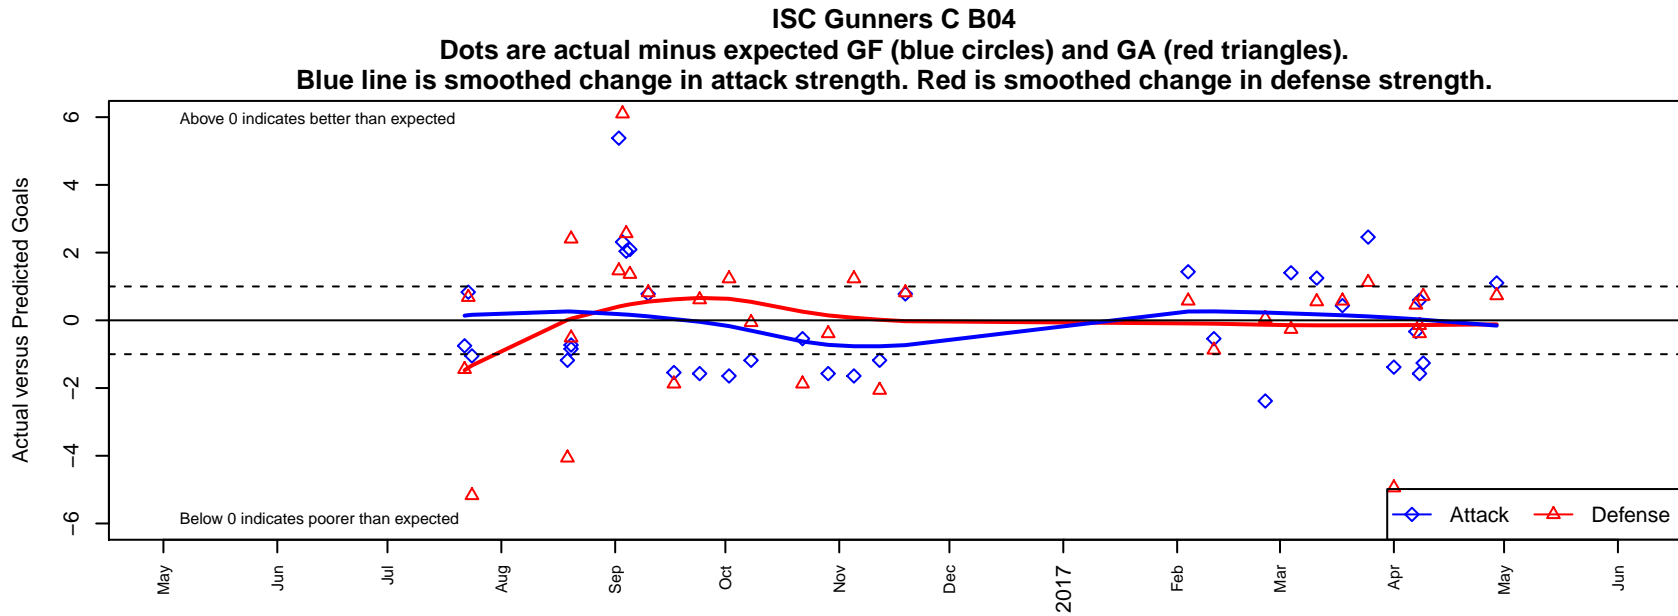

ISC Gunners C B04

Issaquah SC
 Issaquah, WA
 B04 total strength=700
 attack=1.06 defense=0.48
 fall league = PSPL Classic 2 Blue U13
 spr league = Spr PSPL Classic 2 Red U13

alt names used:
 ISC Gunners B04C
 ISC Gunners B04C
 ISC Gunners B04C
 ISC Gunners B04C
 ISC Gunners B04C
 ISC GUNNERS FC ISC GUNNERS B04 C (US

Venues played:
 2016 Sounders FC Cup BU13 Silver
 2016 Xtreme Cup BU13 Silver
 2016 Labor Day Cup BU13 Silver
 2016 PSPL Classic 2 Blue U13
 2016 Spr PSPL Classic 2 Red U13
 2016 WA Cup U13 Bronze U13

**attack and defense variance (black dot)
relative to other teams
and top 10 in region**

**attack and defense rating
relative to others at age
and all opponents in last 13 months**

Performance relative to 13 month average