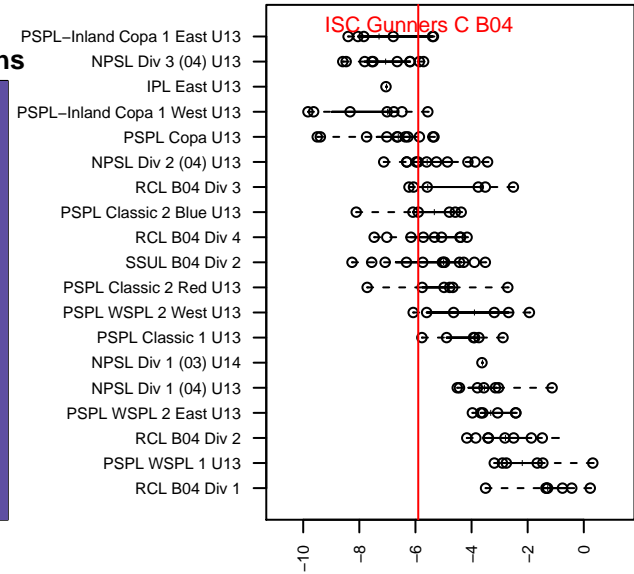

ISC Gunners C B04

Issaquah SC
 Issaquah, WA
 B04 total strength=700
 attack=1.06 defense=0.48
 fall league = PSPL Classic 2 Blue U13
 spr league = Spr PSPL Classic 2 Red U13

alt names used:
 ISC Gunners B04C
 ISC Gunners B04C
 ISC Gunners B04C
 ISC Gunners B04C
 ISC Gunners B04C
 ISC GUNNERS FC ISC GUNNERS B04 C (US

Venues played:
 2016 Sounders FC Cup BU13 Silver
 2016 Xtreme Cup BU13 Silver
 2016 Labor Day Cup BU13 Silver
 2016 PSPL Classic 2 Blue U13
 2016 Spr PSPL Classic 2 Red U13
 2016 WA Cup U13 Bronze U13

**attack and defense variance (black dot)
relative to other teams
and top 10 in region**

**attack and defense rating
relative to others at age
and all opponents in last 13 months**

Performance relative to 13 month average